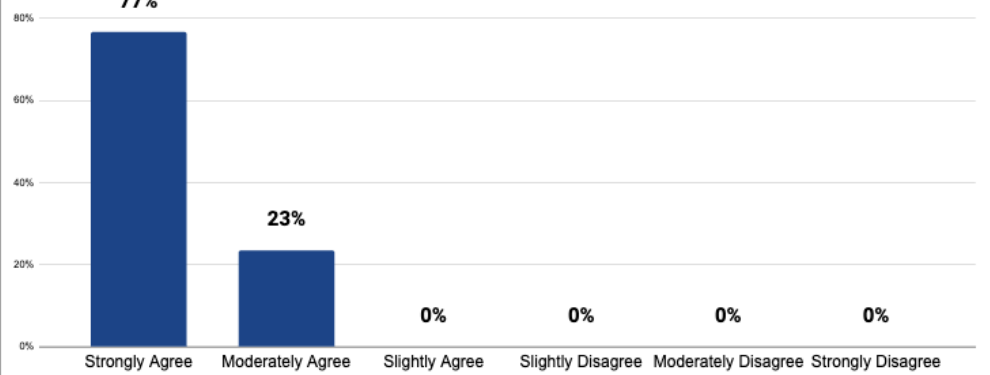

We Deliver a High Level of Knowledge and Support to Our Customers.