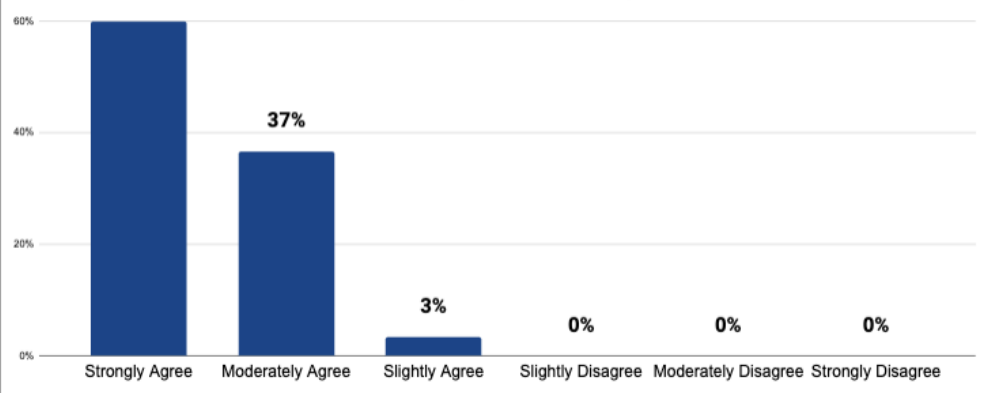

We Provide a High Level of Quality Materials.