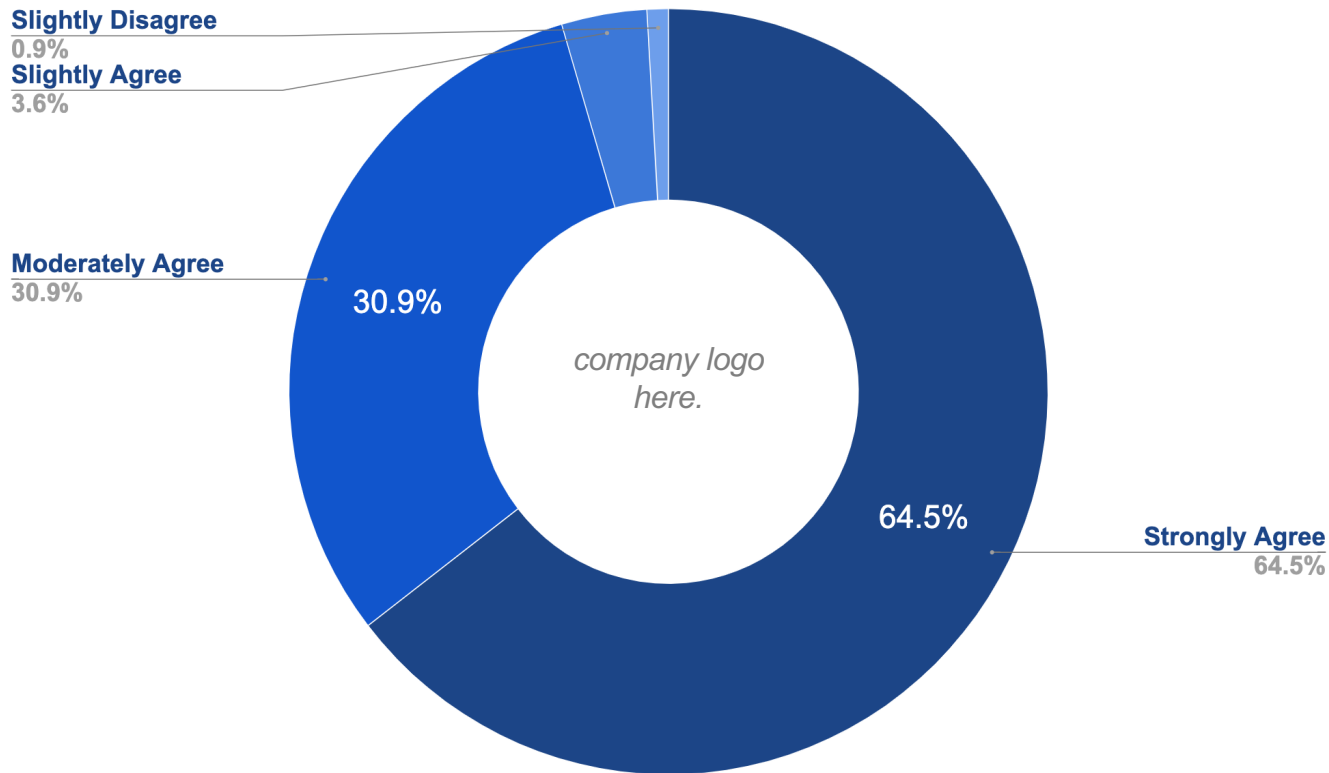

ABC Company Logo

Customer Experience Survey 2022

strategicplan**solutions**

ABC Company Overview

Strongly Agree	64.55%
Moderately Agree	30.91%
Slightly Agree	3.64%
Slightly Disagree	0.91%
Moderately Disagree	0.00%
Strongly Disagree	0.00%