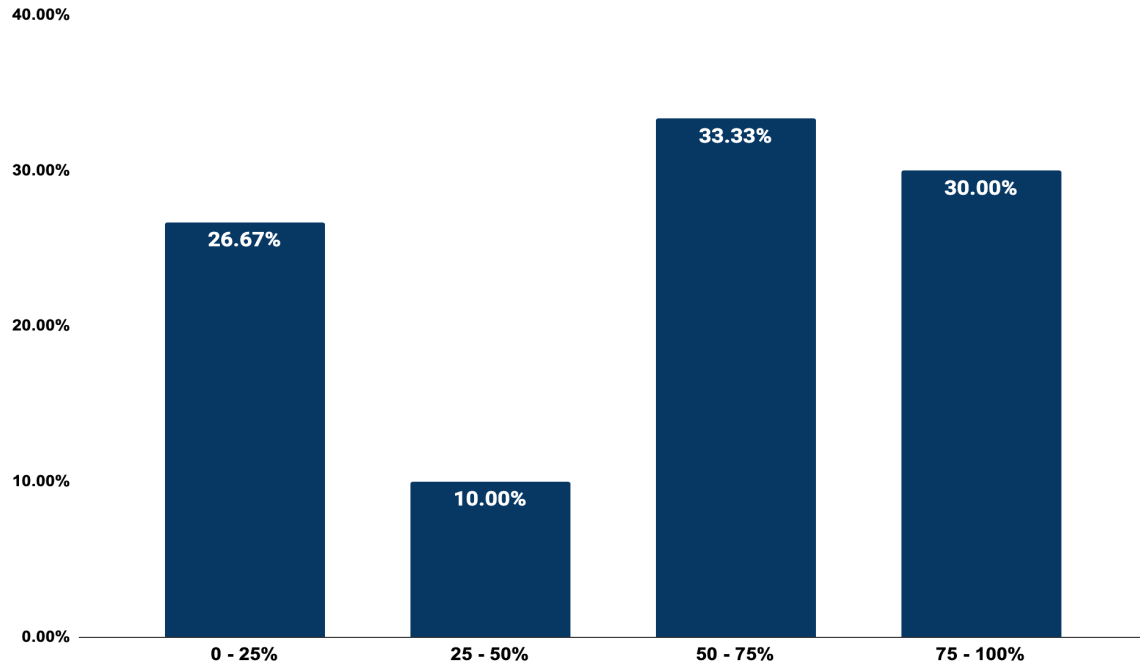

Options	Qty	% of Total
0 - 25%	8	26.67%
25 - 50%	3	10.00%
50 - 75%	10	33.33%
75 - 100%	9	30.00%
	30	

0 - 25%	25 - 50%	50 - 75%	75 - 100%
CAD Buildings	JCT Mechanics	TKB Shrek Services	Cali Properties
Manfield Services Inc.	Smith Concrete Inc.	Sam's Development LLC	Ridge LLC
	Johnson Crew Services	Blue Rock Canyon	
		JS & Associates	