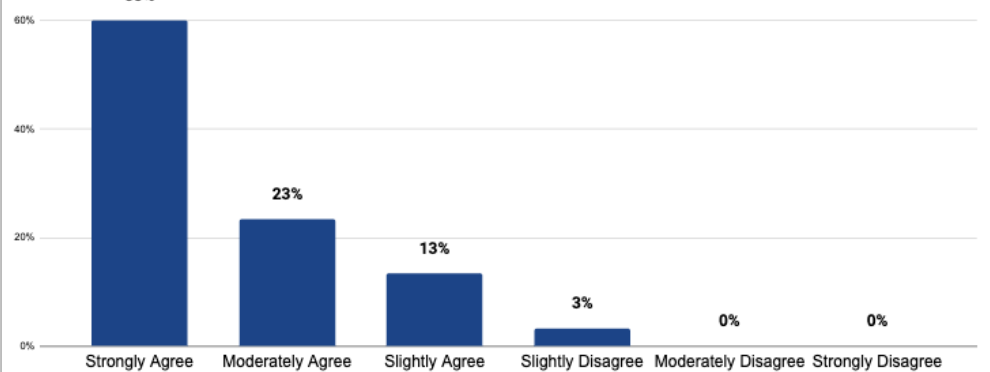

We Offer Consistent Post Job Support and Follow -Through.