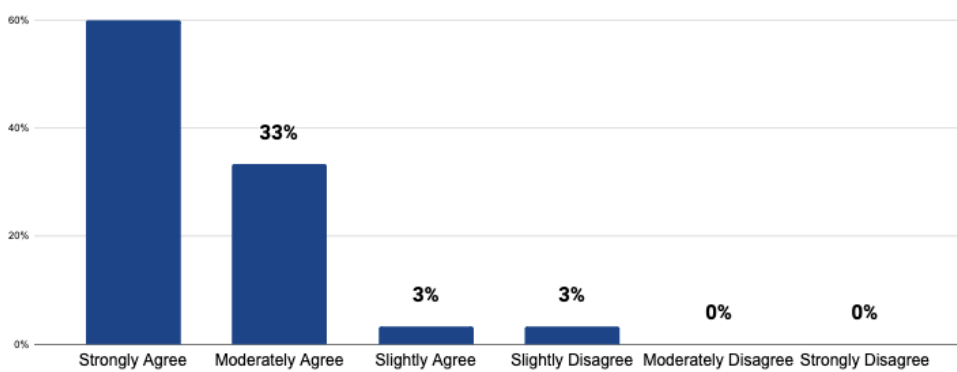

We Provide Both Speed and Accuracy in Our Billing.