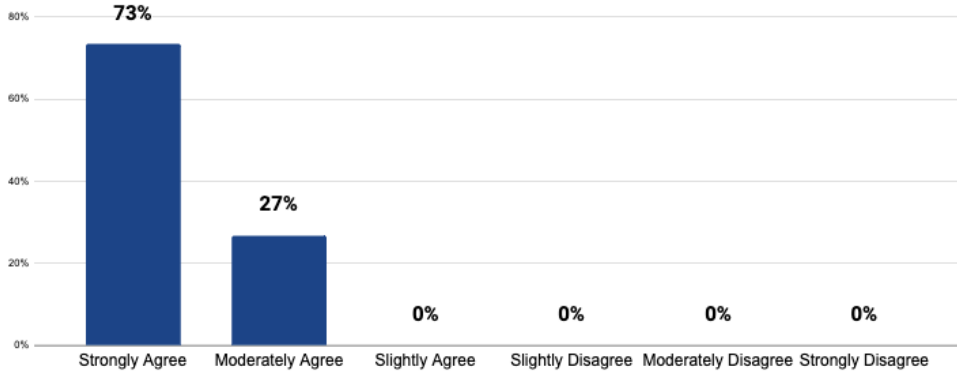

Questions Surveyed (1 of 2)

We are Consistently Responsive To Your Requests.