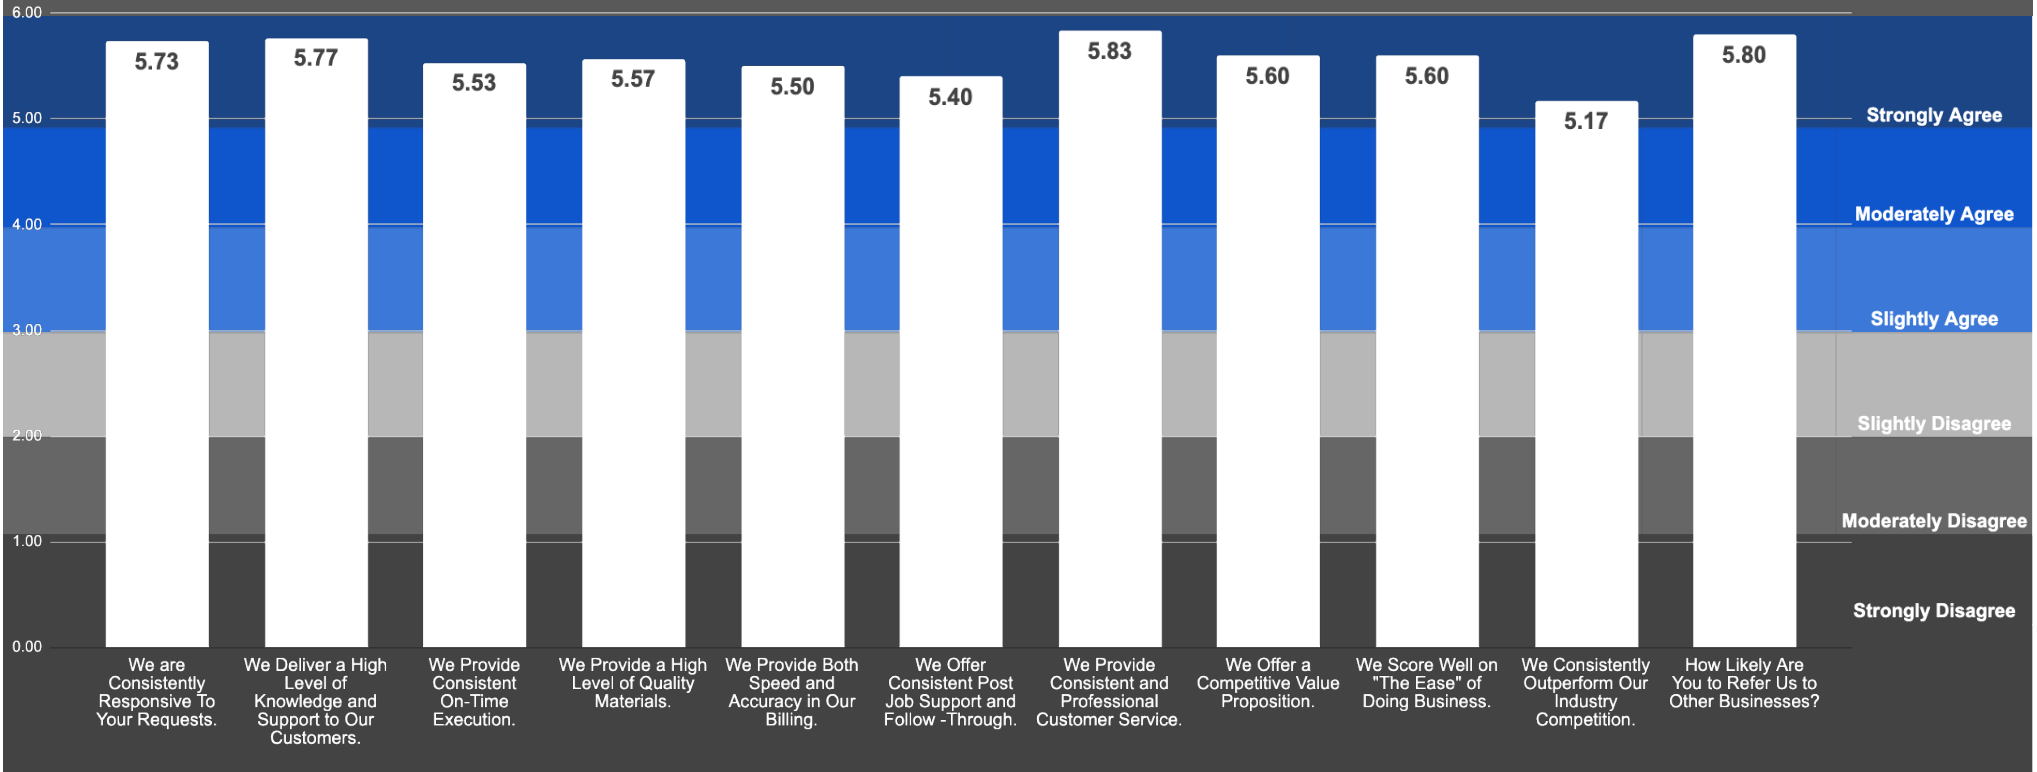

ABC Company Logo

Customer Experience Survey 2022

strategicplan**solutions**

ABC Company Overview

Strongly Agree	64.55%
Moderately Agree	30.91%
Slightly Agree	3.64%
Slightly Disagree	0.91%
Moderately Disagree	0.00%
Strongly Disagree	0.00%

Date: 3/17/22

Online Surveyors: 30

Detailed Overview

Answers from Highest to Lowest Score	Total Score	% Total
We Provide Consistent and Professional Customer Service.	5.83	97.22%
How Likely Are You to Refer Us to Other Businesses?	5.80	96.67%
We Deliver a High Level of Knowledge and Support to Our Customers.	5.77	96.11%
We are Consistently Responsive To Your Requests.	5.73	95.56%
We Offer a Competitive Value Proposition.	5.60	93.33%
We Score Well on "The Ease" of Doing Business.	5.60	93.33%
We Provide a High Level of Quality Materials.	5.57	92.78%
We Provide Consistent On-Time Execution.	5.53	92.22%
We Provide Both Speed and Accuracy in Our Billing.	5.50	91.67%
We Offer Consistent Post Job Support and Follow -Through.	5.40	90.00%
We Consistently Outperform Our Industry Competition.	5.17	86.11%